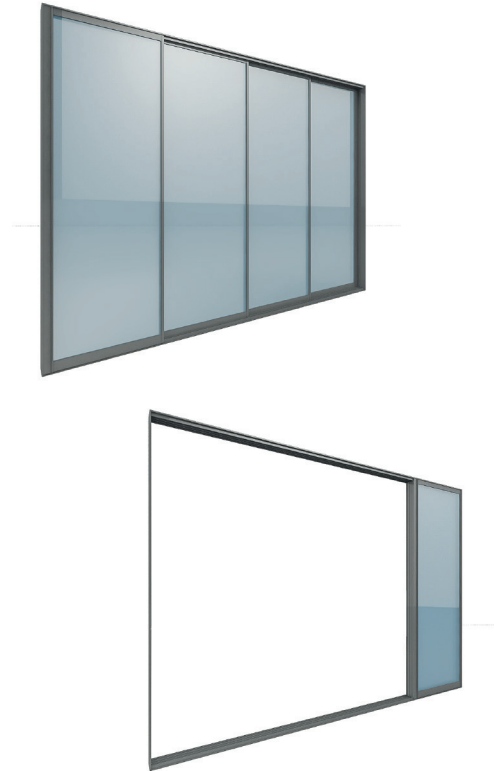

# Triple Motion

TripleMotion glass panels are a new generation of glass system. They transform the outdoor living spaces into more convenient ones with a modern touch. TripleMotion consists of 3 modules; one third of which is a fixed parapet while the other two thirds are movable glasses. The aluminum frame feature makes it a strong structure.

# Slide Motion

SlideMotion can be designed with or without threshold, with its design that does not allow narrowing in the areas where it is applied thanks to its glasses that move horizontally. Providing heat and sound insulation thanks to the bristle wick and PVC wick channels on the wing profiles, SlideMotion also offers easy cleaning thanks to the independent movement of its wings.

# Vista

Vista consists of blades that move in a sliding manner in the horizontal direction. It is produced according to the length of the system, according to the details of 3, 4 and 5 rails. 10mm tempered glass is used in the system. The water that may occur in the system as a result of rain and condensation is discharged out of the drainage channels integrated in the lower rail of the system. Since there are no aluminum profiles and insulation wicks in the vertical direction between the wings, its insulation is lower than standard systems. In each wing of the system, two high-quality, single-bearing and height-adjustable wheel sets are used so that the wing can operate quietly and comfortably.