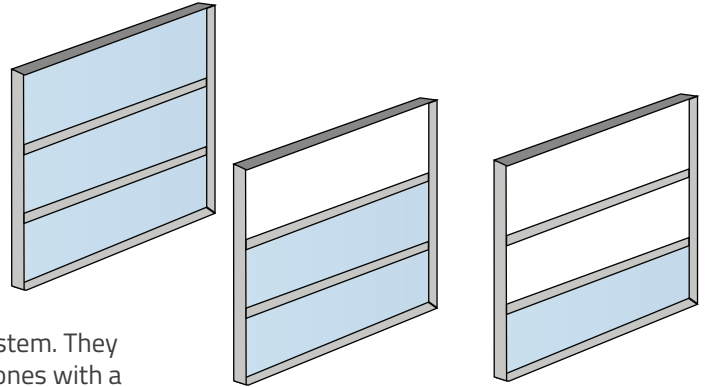

Triple Motion