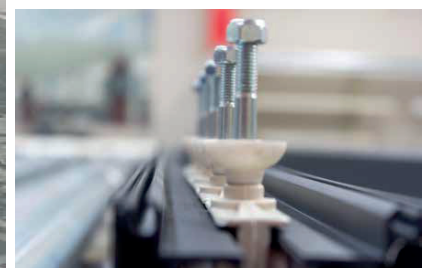

Since 1986... **Brings Meaning To Life!**

Byart Group is a product of a durable, aesthetic and minimalist endeavor. It redesigns bioclimatic pergola, awning and glass systems with an inspiration from the constructive, analytic and universal energy of the art, and delivers solutions for each season condition.

Byart Group is operating in a 12.500 sqm production facility with the knowledge and experience it gained from its 30-year-old sector experience. It has expanded its domestic and overseas production with the facilities it has. It reached to its professional structure thanks to the solutions it brings to the living spaces.

Byart Group meets all customer needs by offering a wide range of products that are covered under the quality and reliability of the SmartRoof, VertiGlass and PergoLine brands. It extends its portfolio with its professional management team, experienced marketing department and satisfied domestic and international customers.

Byart Group provides services through distributors abroad. It exports forty percent of its total capacity, mostly to Europe; more than 50 countries in continents.